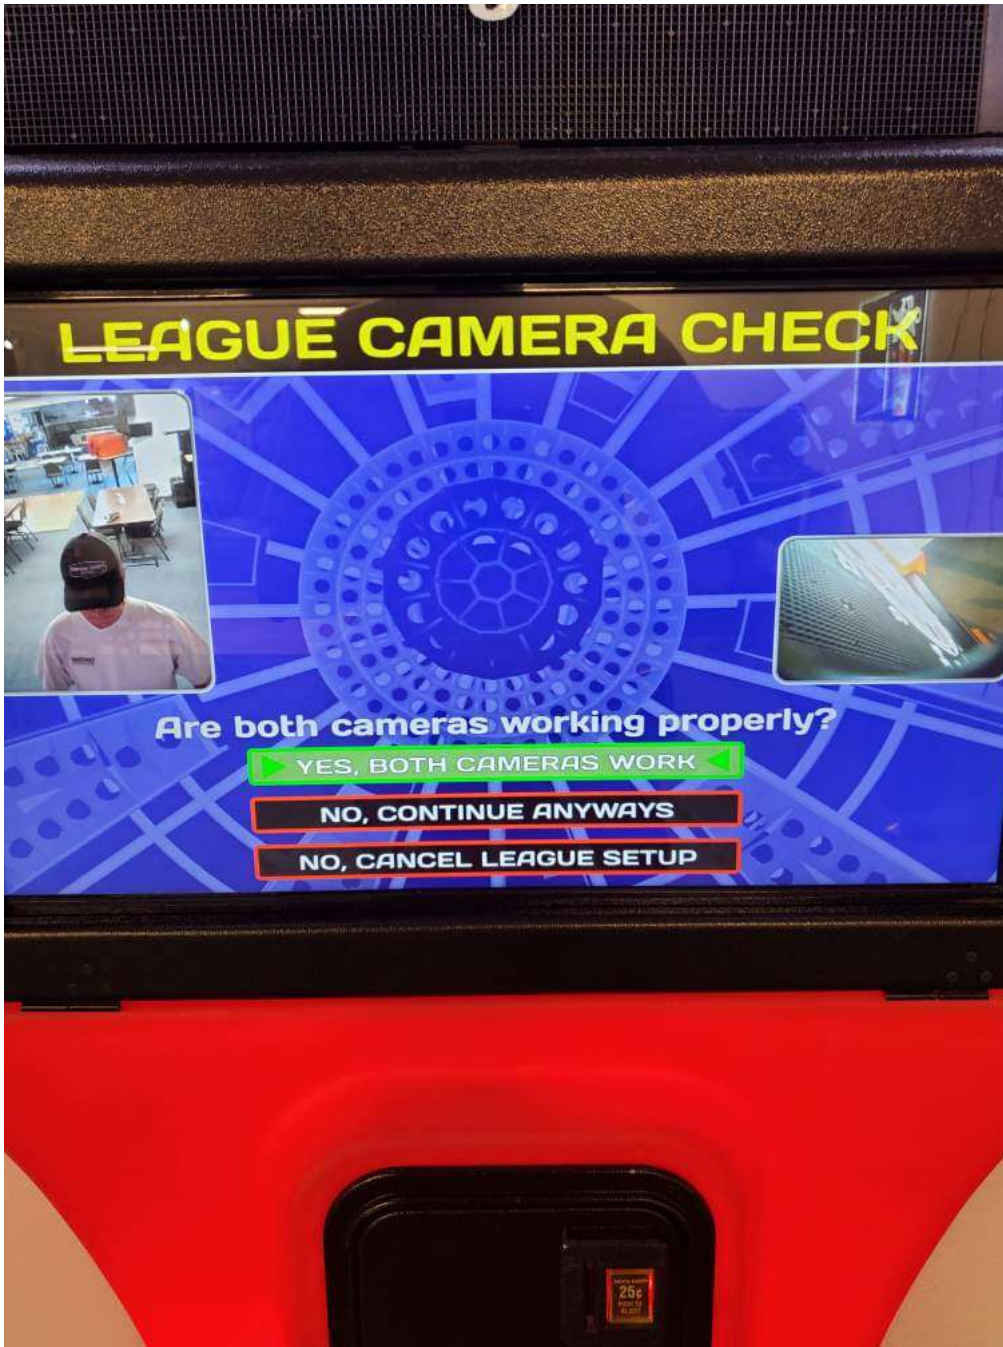

THEN IF BOTH CAMERAS ARE WORKING YOU SELECT YES, BOTH CAMERAS WORK OR IF THEY ARE NOT

YOU CAN SELECT NO CONTINUE ANYWAYS BUT MAKE SURE YOU LET THE OTHER TEM KNOW.