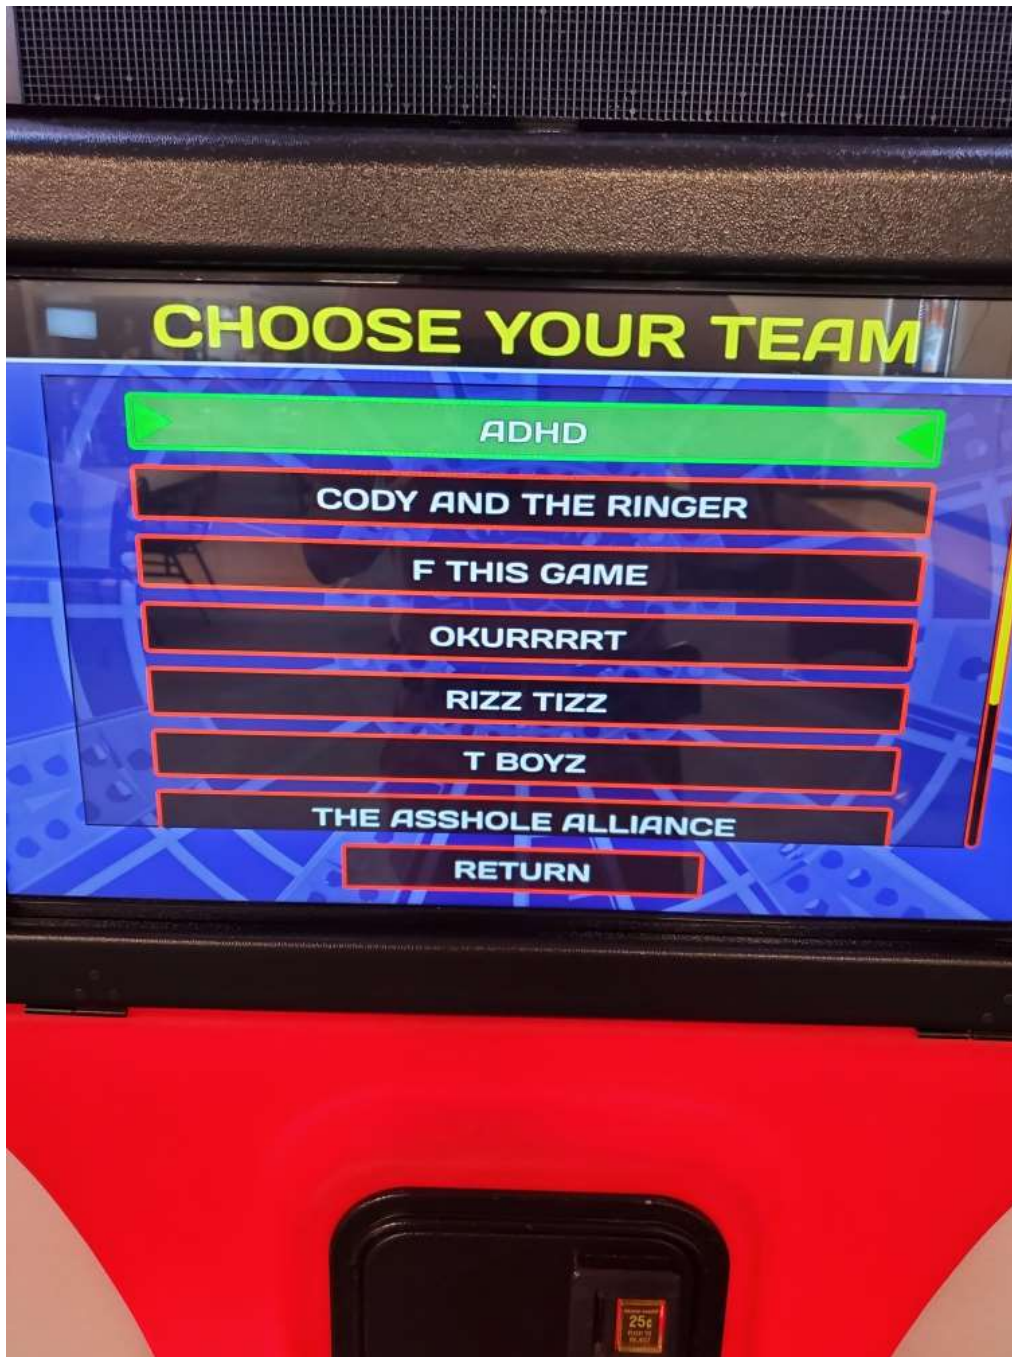

THEN YOU SELECT YOUR TEAM