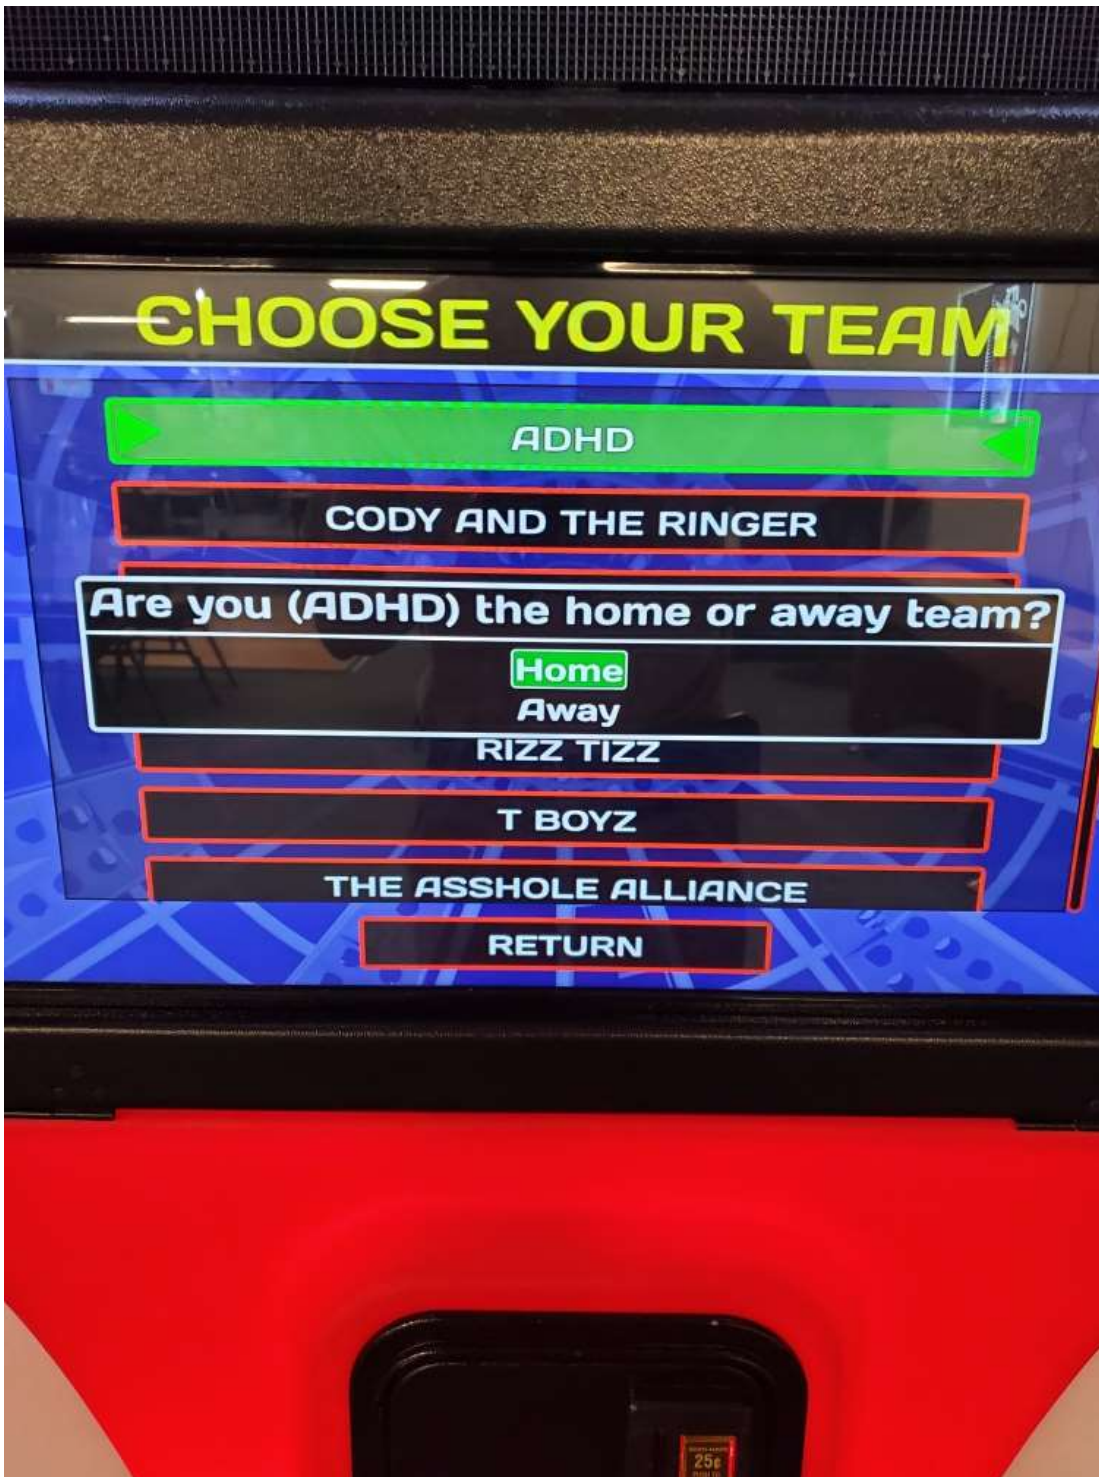

THEN IF BOTH CAMERAS ARE WORKING YOU SELECT YES, BOTH CAMERAS WORK OR IF THEY ARE NOT

YOU CAN SELECT NO CONTINUE ANYWAYS BUT MAKE SURE YOU LET THE OTHER TEM KNOW.

THEN YOU SELECT YOUR TEAM

THEN LOOK AT THE SCHEDULE TO SEE IF YOU ARE HOME OR AWAY AND CHOOSE CORRECTLY