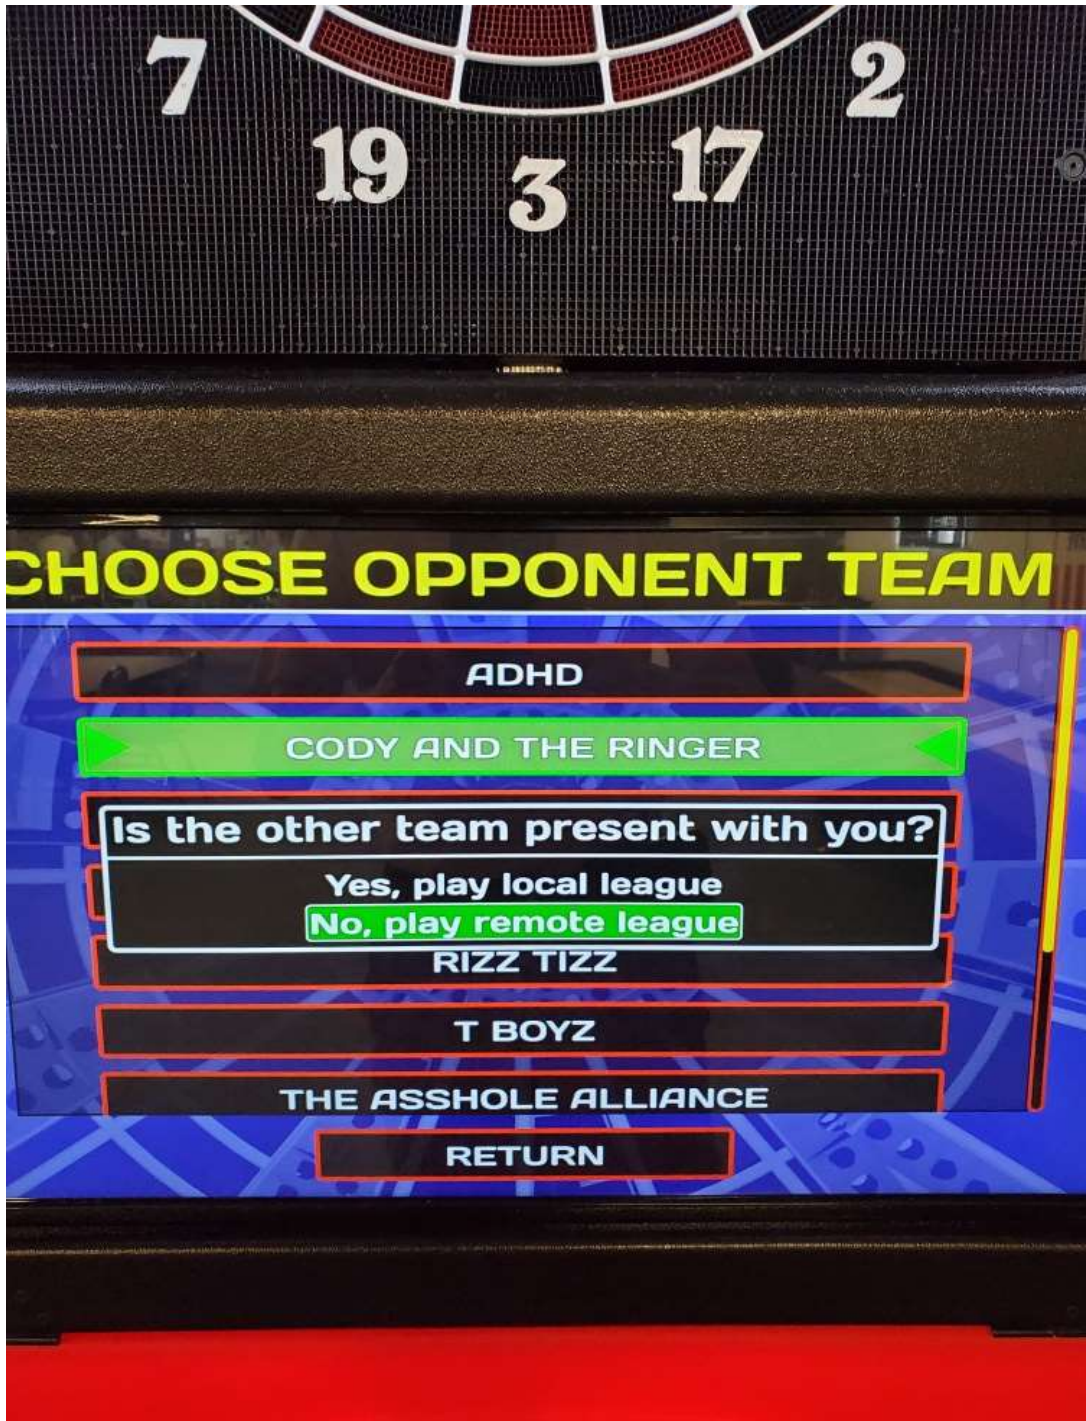

THEN IF BOTH CAMERAS ARE WORKING YOU SELECT YES, BOTH CAMERAS WORK OR IF THEY ARE NOT

YOU CAN SELECT NO CONTINUE ANYWAYS BUT MAKE SURE YOU LET THE OTHER TEM KNOW.

THEN YOU SELECT YOUR TEAM

THEN LOOK AT THE SCHEDULE TO SEE IF YOU ARE HOME OR AWAY AND CHOOSE CORRECTLY

THEN YOU SELECT YOUR OPPONENT

AND THEN SELECT NO, PLAY REMOTE LEAGUE

IF AT ANYTIME YOU LOOSE INTERNET OR POWER WHEN YOU GO BACK IN YOU NEED TO GO TO CONTINUE INTERRUPTED REMOTE LEAGUE IN THE LEAGUE MODE.