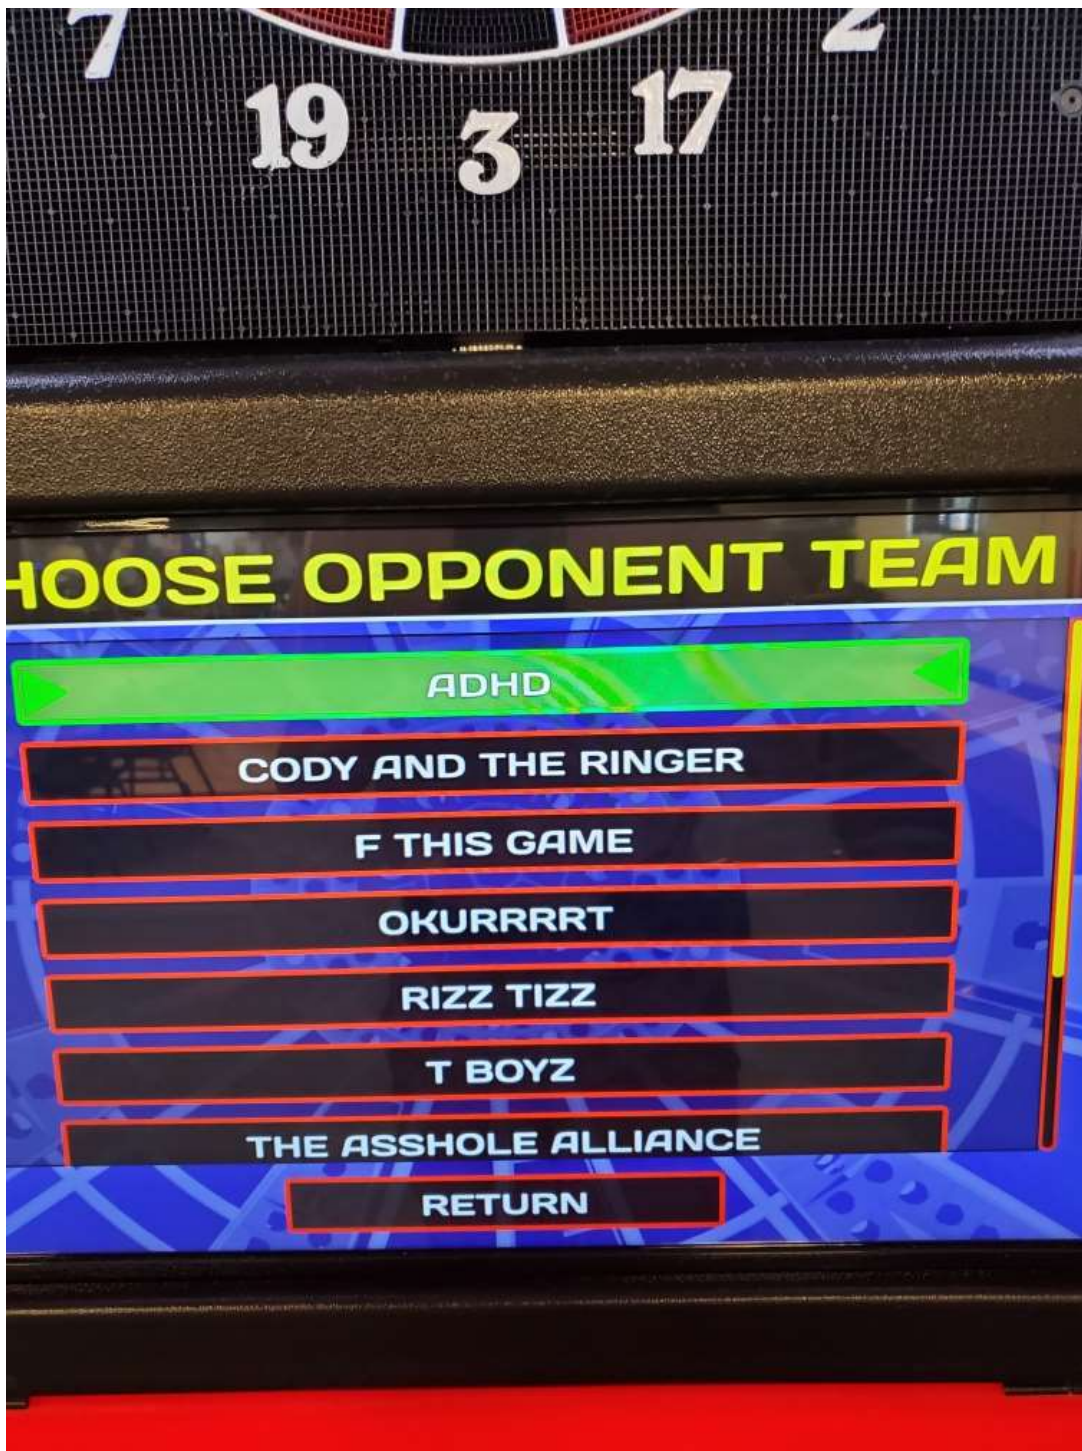

THEN YOU SELECT YOUR OPPONENT