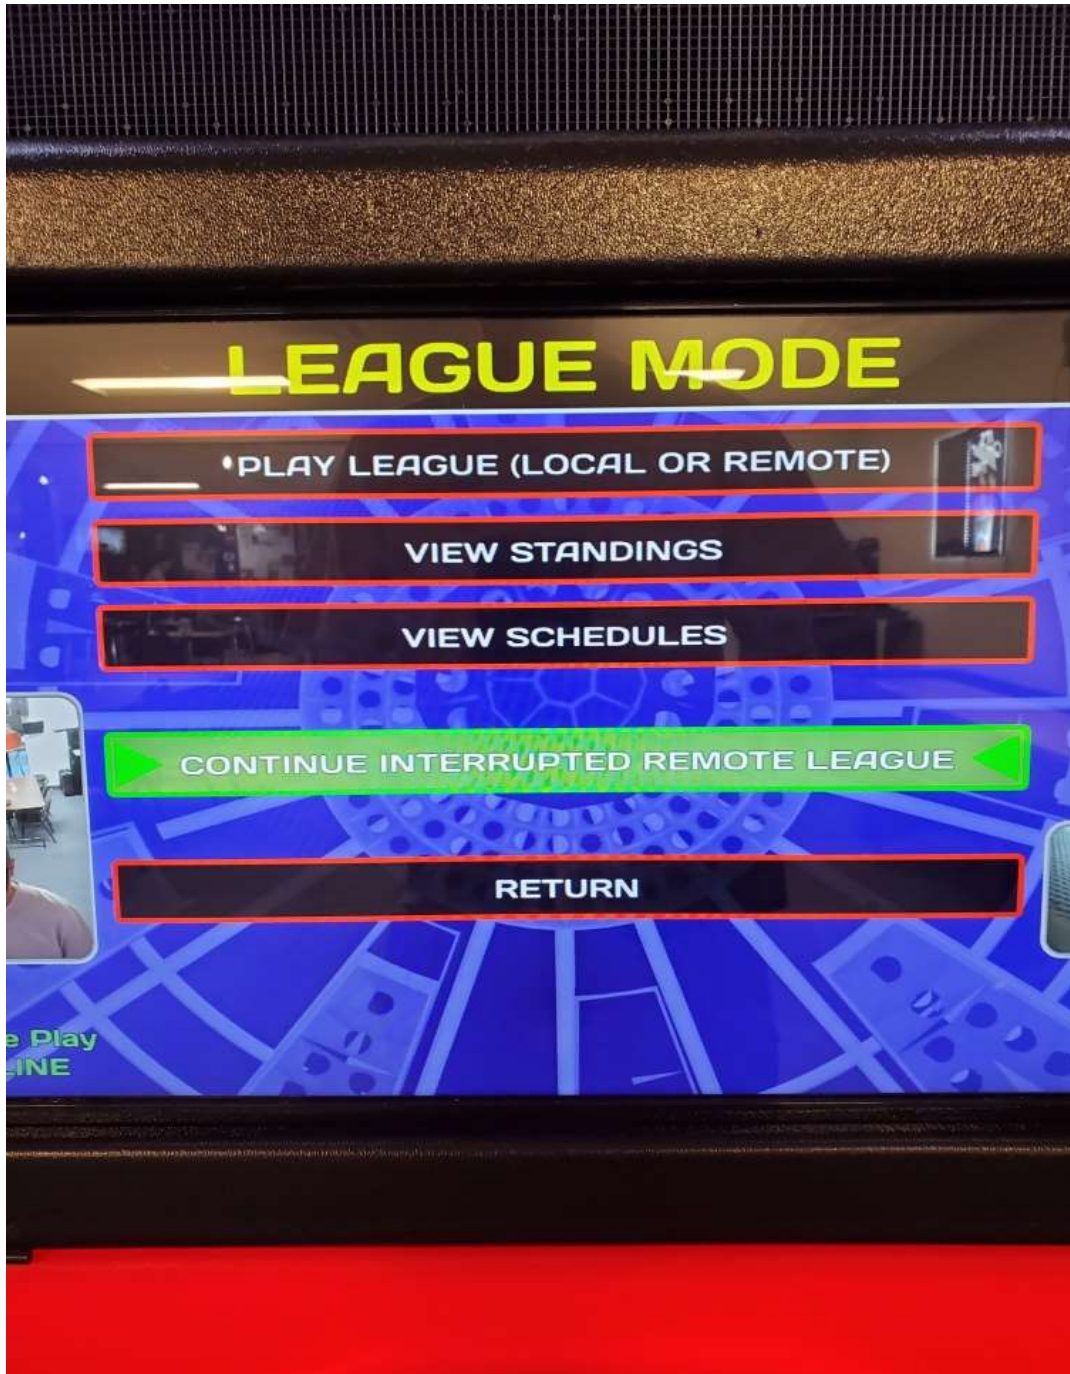

IF AT ANYTIME YOU LOOSE INTERNET OR POWER WHEN YOU GO BACK IN YOU NEED TO GO TO CONTINUE INTERRUPTED REMOTE LEAGUE IN THE LEAGUE MODE.

IF YOU HAVE TO COME BACK LATER AND FINSH YOU HAVE TO MAKE SURE YOU ARE ON THE SAME BOARD THAT THE GAME WAS INTERRUPTED.