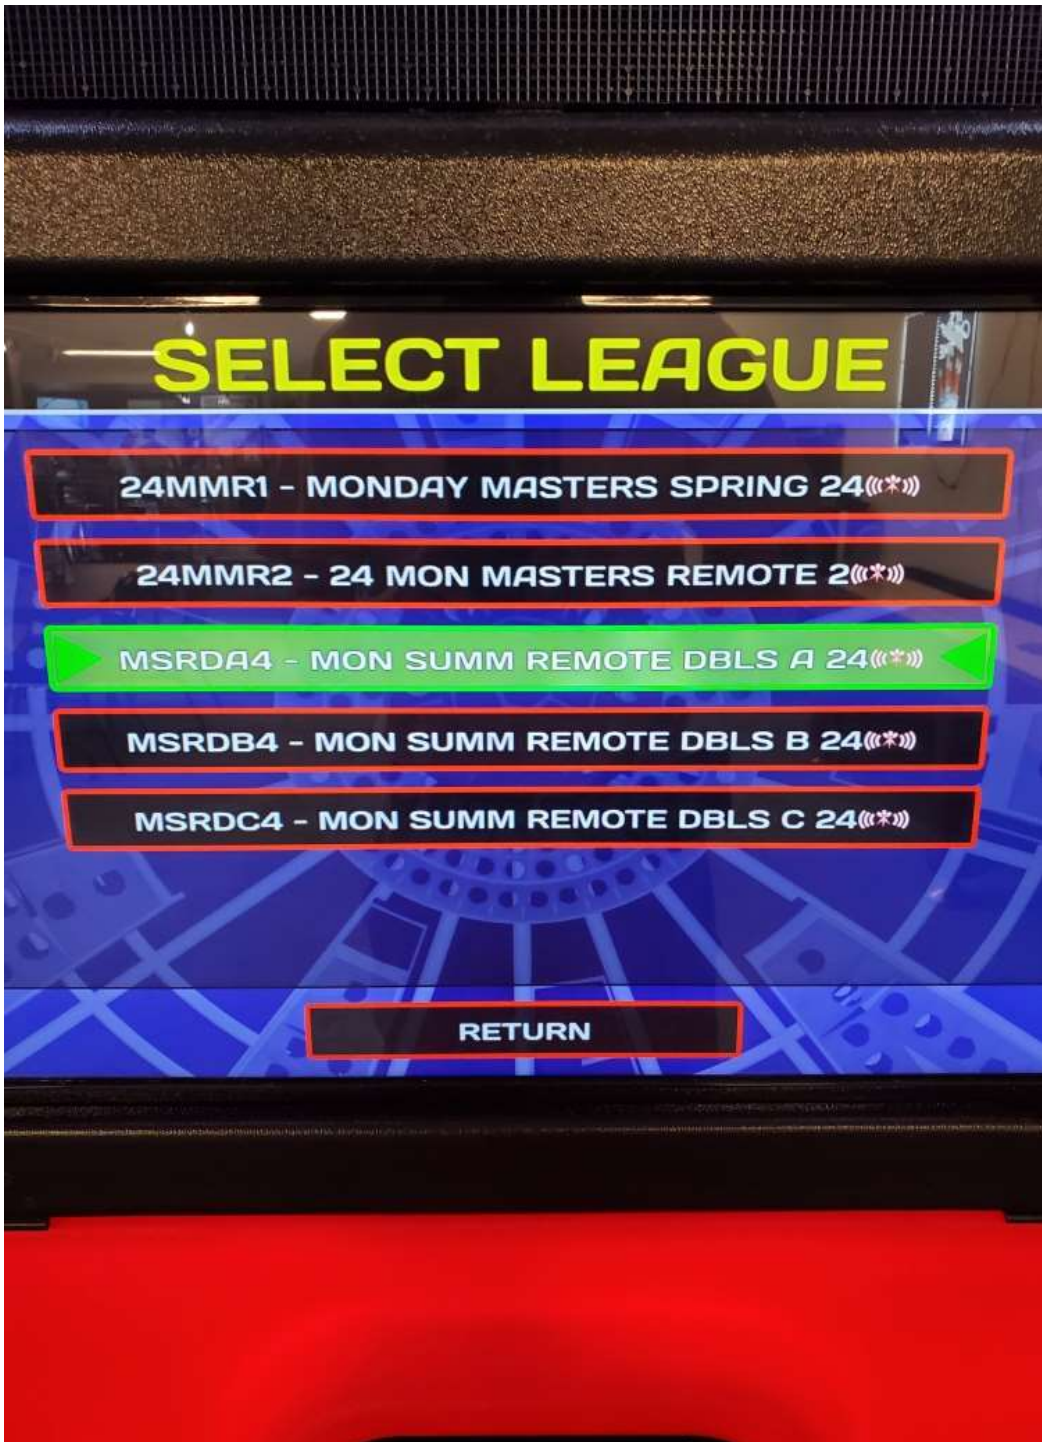

## LEAGUE MODE

PLAY LEAGUE (LOCAL OR REMOTE)

VIEW STANDINGS

VIEW SCHEDULES

CONTINUE INTERRUPTED REMOTE LEAGUE

RETURN

e Play  
LINE

LEAGUE THEN YOU SELECT THE LEAGUE YOU ARE PLAYING IN